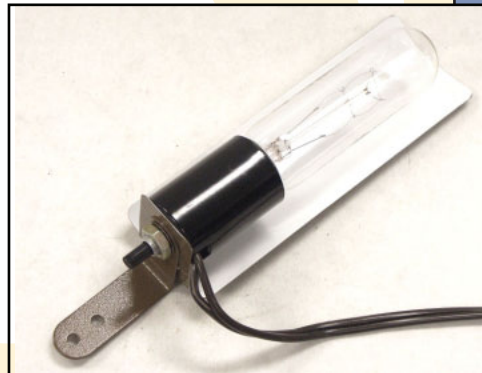

Curio Lights

CU Series

Features

- 120 volt input
- 25W T10 bulb
(CU-005 uses 25W C35 bulb)
- Stocked with 10' SPT-2 power cord with molded strain relief
- Custom cord lengths available on request

Colors

- Polished brass, antique brass, polished chrome, white or brown

Task Lights

TL Series

Features

- 120 volt, no transformer required
- 2000 hour average bulb life
- 50W halogen GY8 bulb
- 10' SPT-2 power cord with molded strain relief
- Two level high/low switch

Colors

- Black